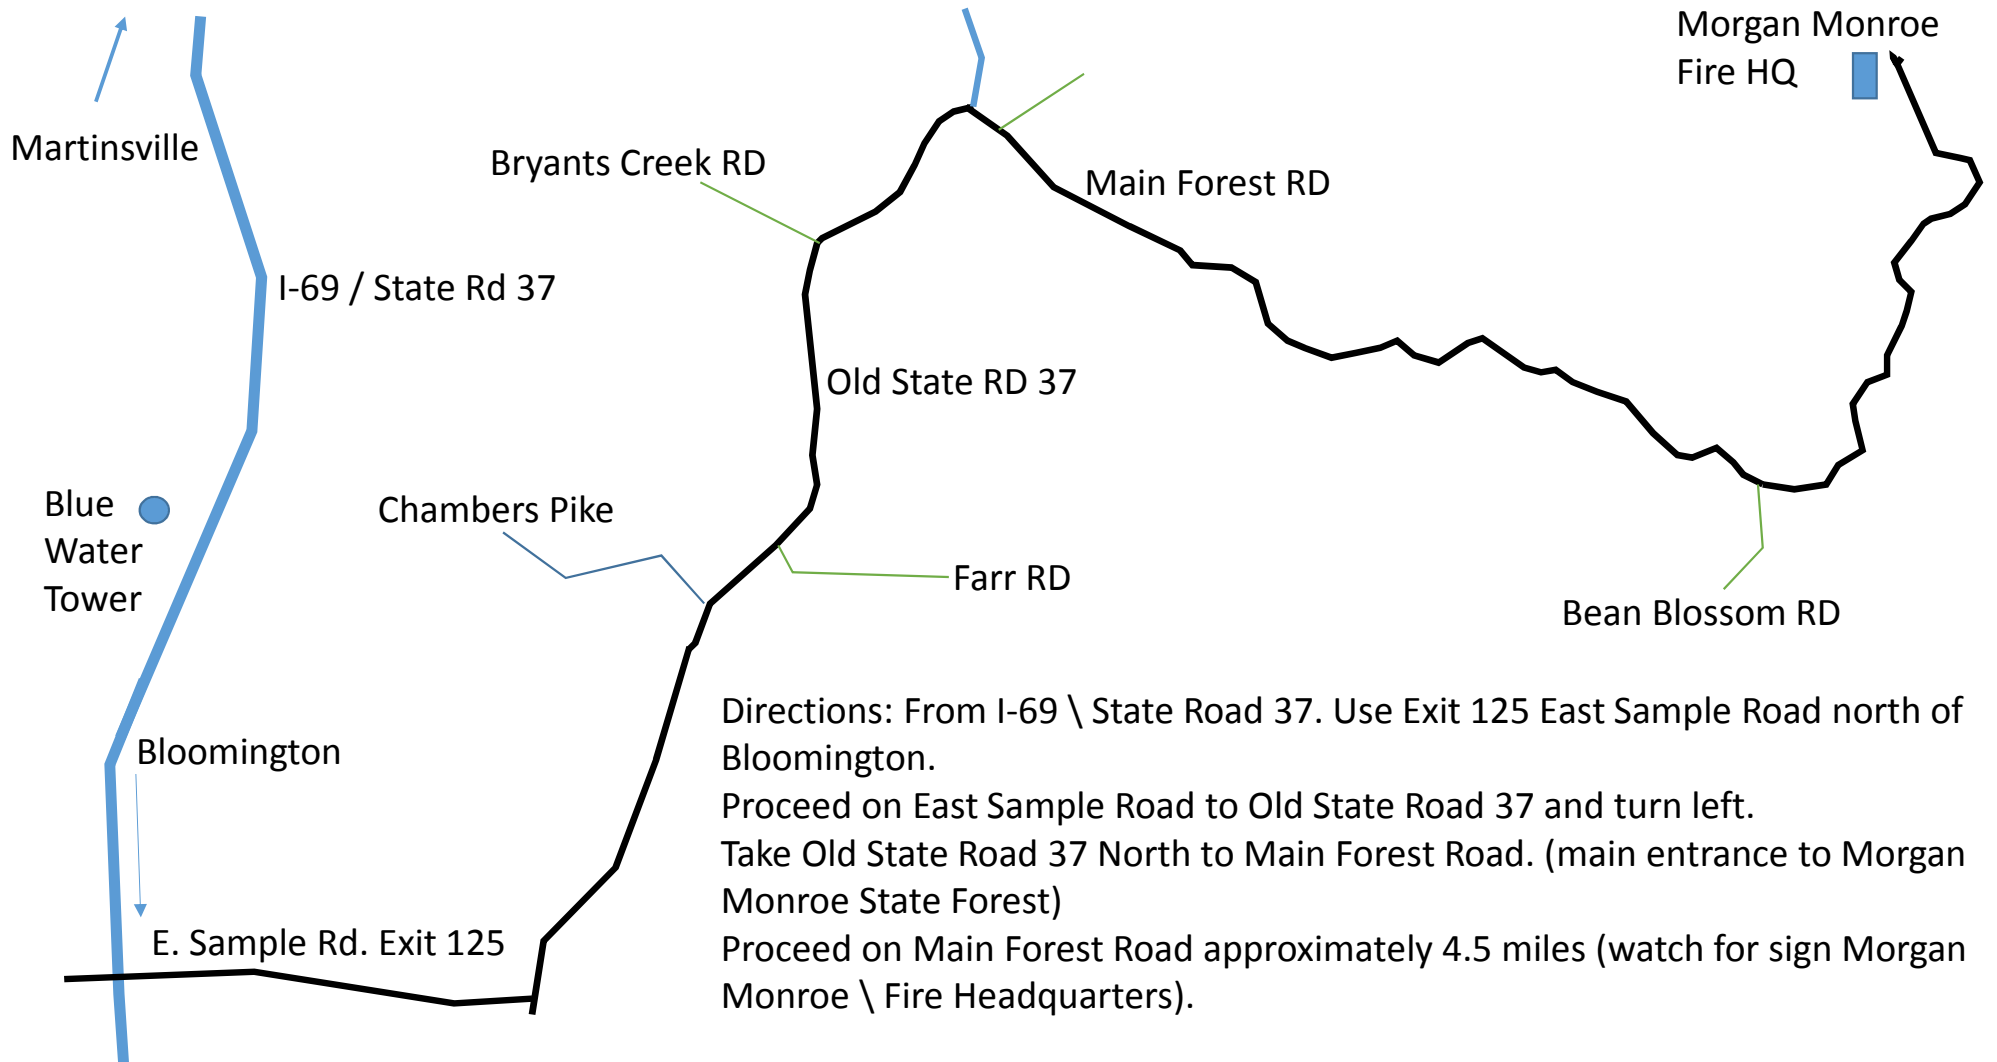

From Bloomington: Fire Control Headquarters 6220 Forest Road, Martinsville, IN 46151 Phone: 765-342-4701

Directions: From I-69 \ State Road 37. Use Exit 125 East Sample Road north of Bloomington.
Proceed on East Sample Road to Old State Road 37 and turn left.
Take Old State Road 37 North to Main Forest Road. (main entrance to Morgan Monroe State Forest)
Proceed on Main Forest Road approximately 4.5 miles (watch for sign Morgan Monroe \ Fire Headquarters).

From Martinsville:

Liberty Church Rd. Exit 134

Martinsville

Interstate 69 \ State Road 37

Directions: From I-69 \ State Road 37. Use Exit 134 Liberty Church Road approx. 4 miles south of Martinsville. Proceed east on Liberty Church Road to Old State Road 37 and turn right. Take Old State Road 37 South to Main Forest Road. (main entrance to Morgan Monroe State Forest) Proceed on Main Forest Road approximately 4.5 miles (watch for sign Morgan Monroe \ Fire Headquarters).

Morgan Monroe Fire HQ

Main Entrance Morgan Monroe SF

Old State RD 37

Bloomington

Main Forest RD

Old State RD 37

Bean Blossom RD